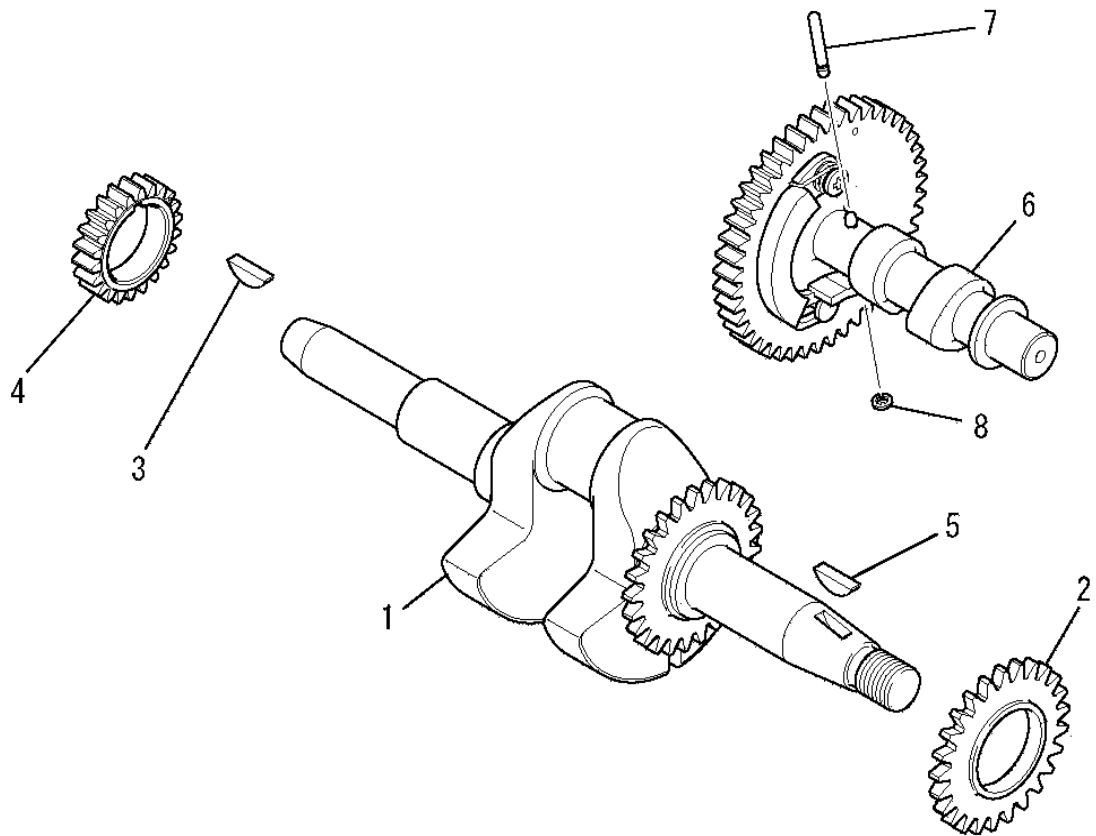

(E) CRANKSHAFT GROUP

No.	R/N	Parts No.	Parts Name	No. Req'd	Inte	Remarks	Serial No. (From~To)
1		KD02077CA	CRANKSHAFT ASSY	1		INCL. NO. 2, 3	
2		KD63049AA	GEAR	1			
3		KD90016AA	KEY, WOODRUFF	1			
4		KD63035AA	GEAR, CRANKSHAFT	1			
5		KD90016AA	KEY, WOODRUFF	1			
6		KV01199BA	CAMSHAFT GEAR ASSY	1		INCL. NO. 7, 8	
7		KV83009AG	PIN	1			
8		S500P03	SNAP RING	1