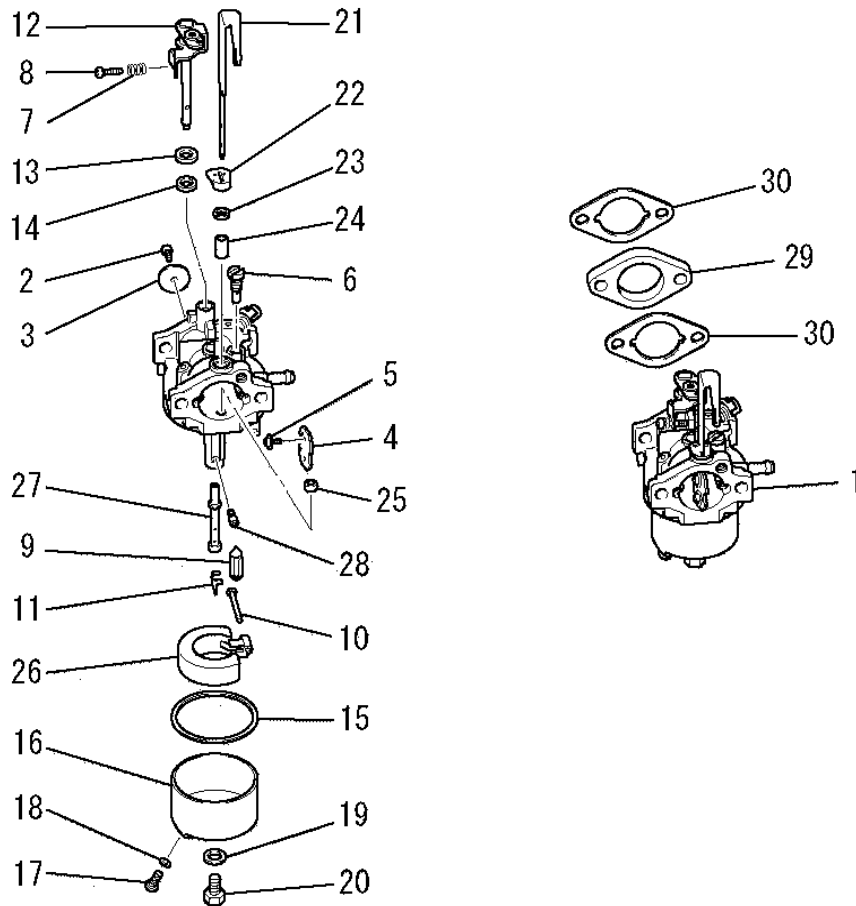

(I) CARBURETOR GROUP

No.	R/N	Parts No.	Parts Name	No. Req'd	Inte	Remarks	Serial No. (From~To)
13		KK13023DB031	PACKING	1			
14		KK12008AE016	SEAL	1			
15		KK14001AA018	GASKET	1			
16		KK13023DB015	CHAMBER, FLOAT	1		INCL. NO. 17, 18	
17		KK13023DB028	BOLT	1			
18		KK13018AB001	PACKING	1			
19		KK12008AE026	PACKING	1			
20		KK13018AA017	BOLT	1			
21		KK12015DX017	LEVER, CHOKE	1			
22		KK12008AE018	RING	1			
23		KK12008AE019	SEAL	1			
24		KK12008AE020	RING	1