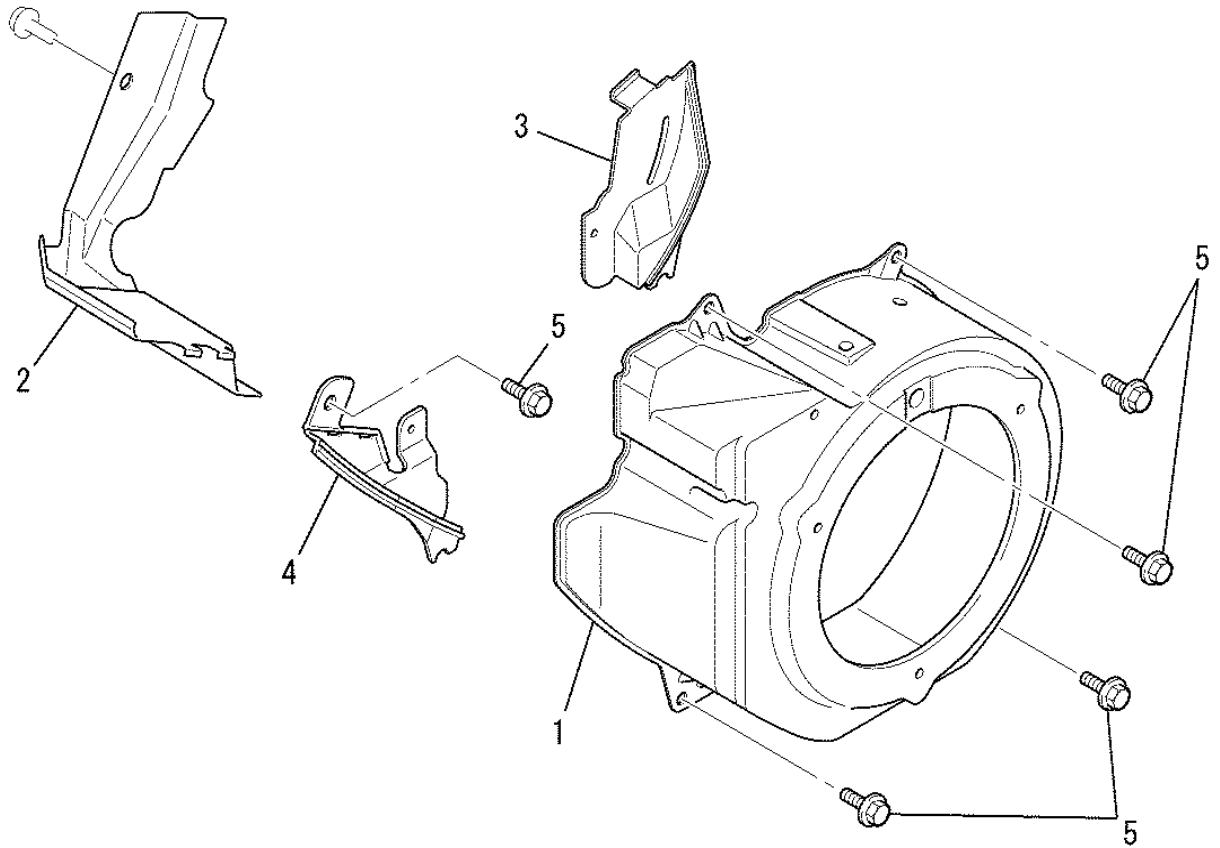

(K) FAN COVER GROUP

No.	R/N	Parts No.	Parts Name	No. Req'd	Inte	Remarks	Serial No. (From~To)
1		KH27029BH	COVER, FAN	1			
2		KH40067BA	COVER, CYLINDER	1			
3		KH90054AA	COVER	1			
4		KH90055BA	COVER	1			
5		B805B06X012	BOLT, FLANGE	5