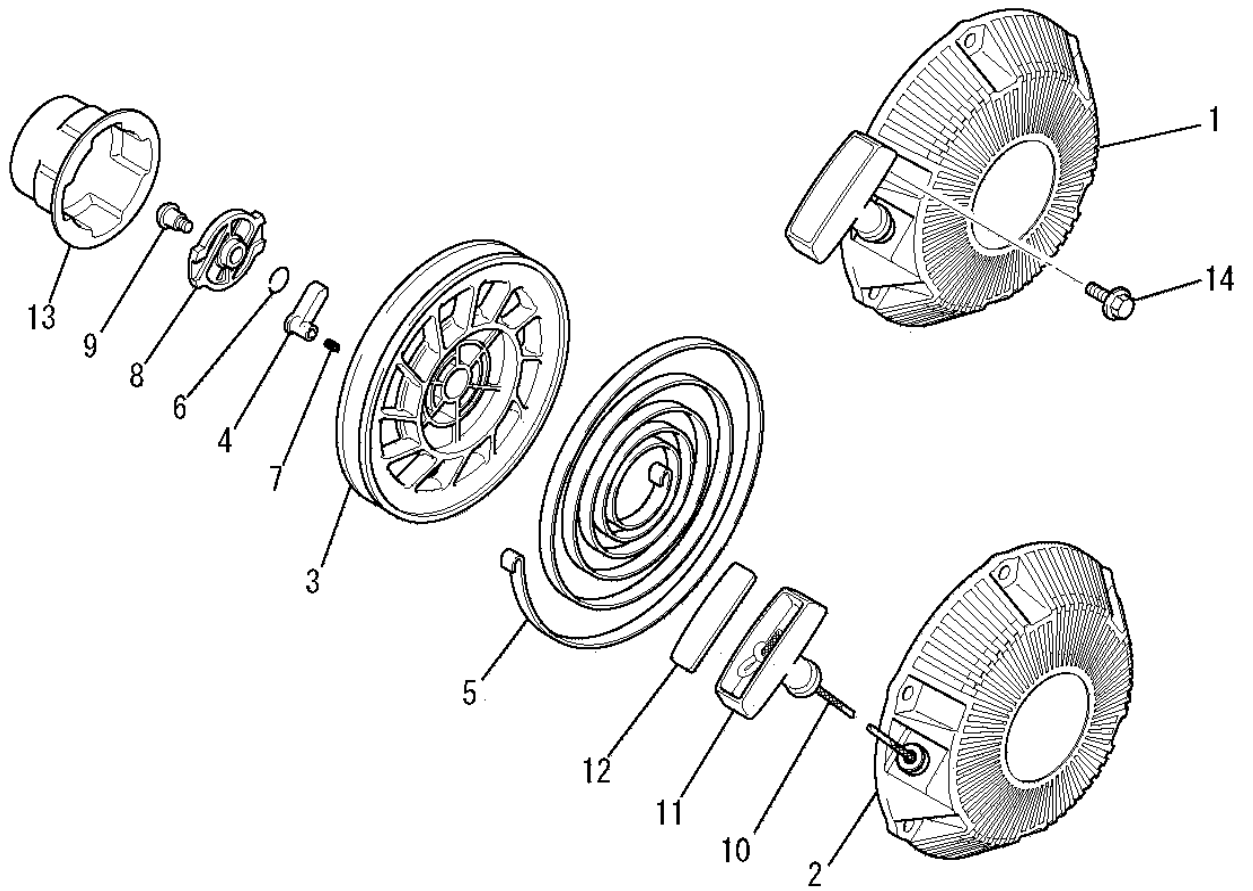

(R) RECOIL STARTER GROUP

No.	R/N	Parts No.	Parts Name	No. Req'd	Inte	Remarks	Serial No. (From~To)
13		KS30040AA	PULLEY, STARTER	1			
14		B800A06X016K	BOLT, FLANGE	3