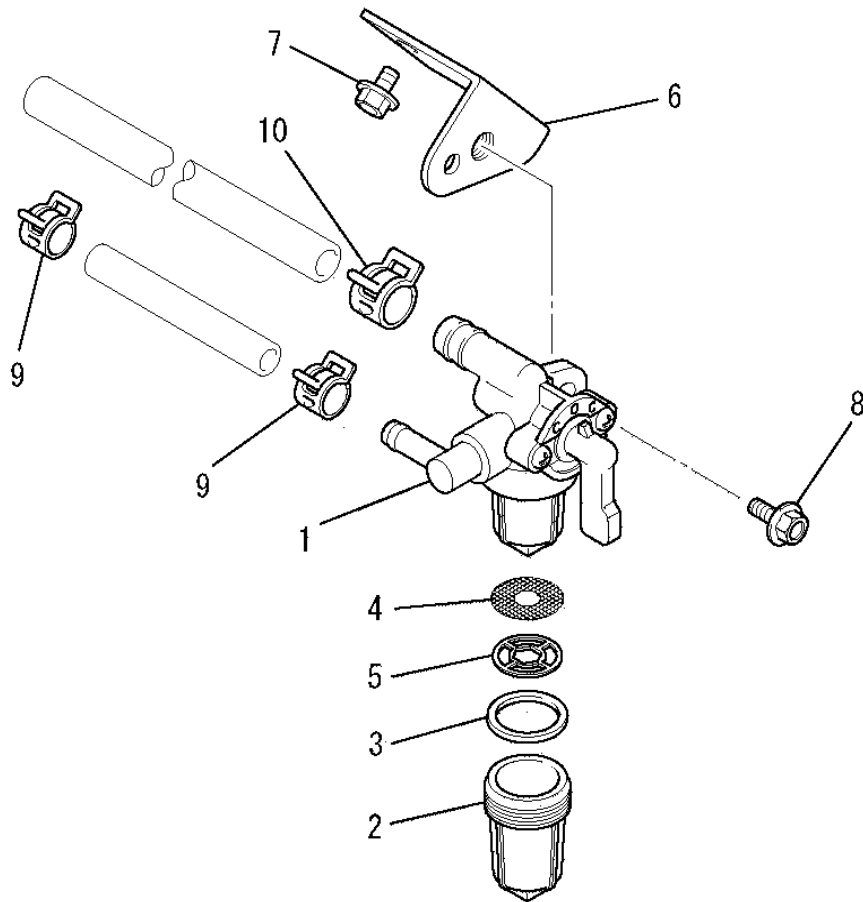

(N) COCK GROUP

No.	R/N	Parts No.	Parts Name	No. Req'd	Inte	Remarks	Serial No. (From~To)
1		KF31040AA	COCK, FUEL	1		INCL. NO. 2-5	
2		KF31036AA106	CUP	1			
3		KF31035AA102	PACKING	1			
4		KF31035AA003	FILTER, FUEL	1			
5		KF31035AA012	PACKING	1			
6		KF90136AA	BRACKET, FUEL COCK	1			
7		B800A06X008	BOLT, FLANGE	2			
8		B800A06X012	BOLT, FLANGE	1			
9		FR53226	CLIP	2			
10		FR67419	CLIP	1