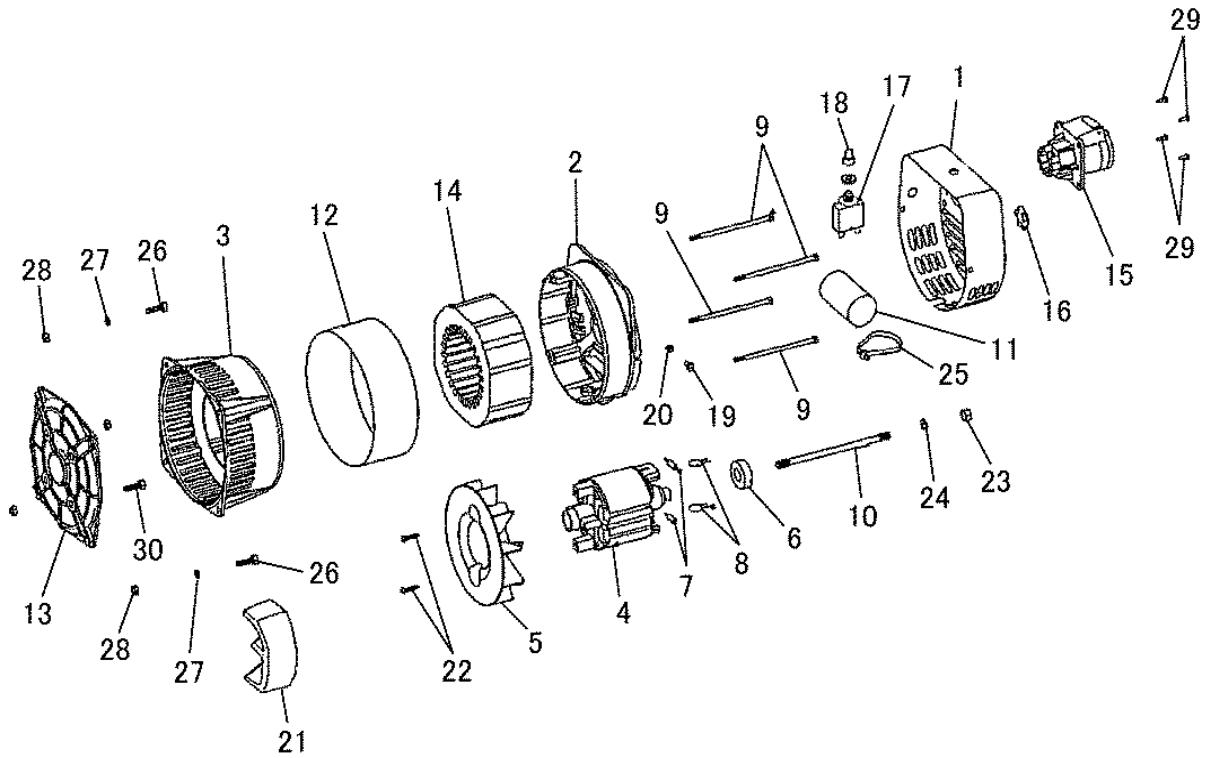

7. GRNERATOR

No.	R/N	Parts No.	Parts Name	No. Req'd	Inte	Remarks	Serial No. (From~To)
25		KY0390601060	MG BAND	1			
26		KY0392000500	MG BOLT	4			
27		KY0391600337	MG WASHER	4			
28		KY0390400135	MG NUT	4			
29		KY0392000980	BOLT	8			
30		KU14042AA	BOLT, FLANGE	4