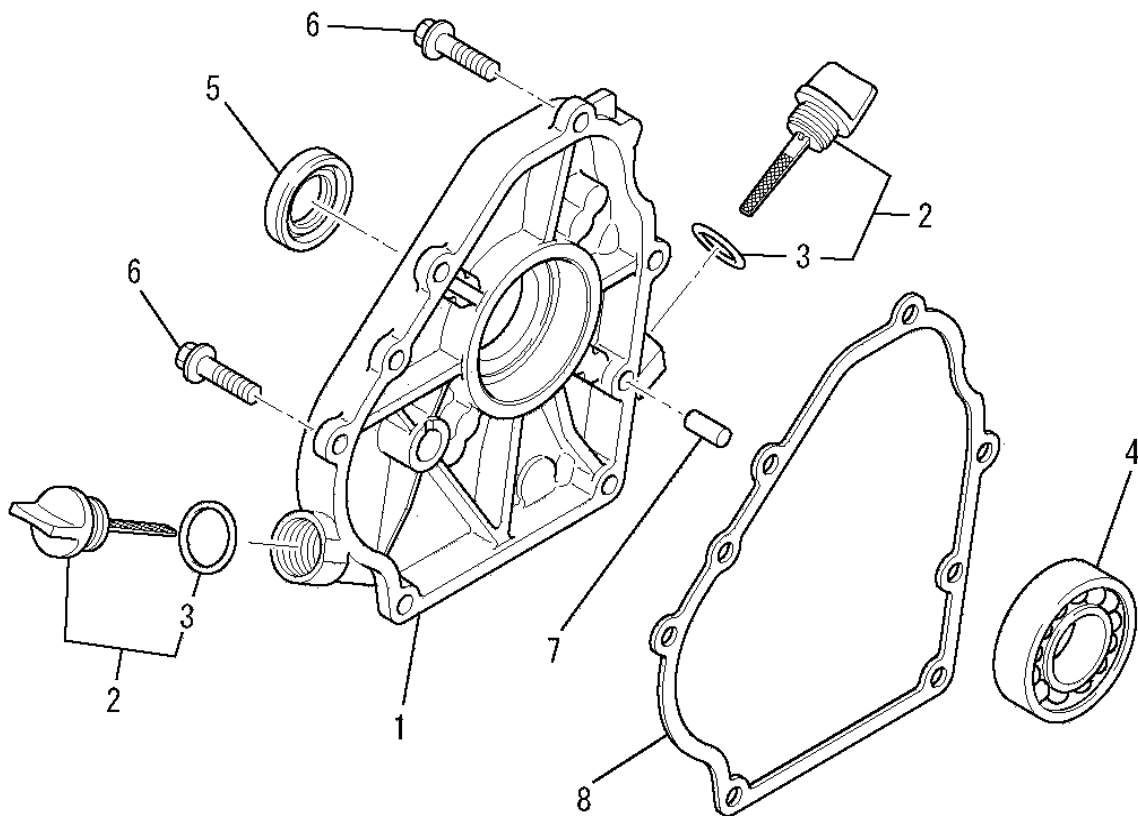

(D) CASE COVER GROUP

No.	R/N	Parts No.	Parts Name	No. Req'd	Inte	Remarks	Serial No. (From~To)
1		KB64008FA	COVER, CRANKCASE	1			
2		KL21006CA	GAUGE, OIL	2		INCL. NO. 3	
3		KW23003AA	O-RING	2			
4		KW11012AA	BEARING, BALL	1			
5		KW25008AA	OIL SEAL	1			
6		B800B08X030	BOLT, FLANGE	6			
7		KU44001AA	PIN, DOWEL	2			
8		KW31015AA	GASKET, CRANKCASE	1