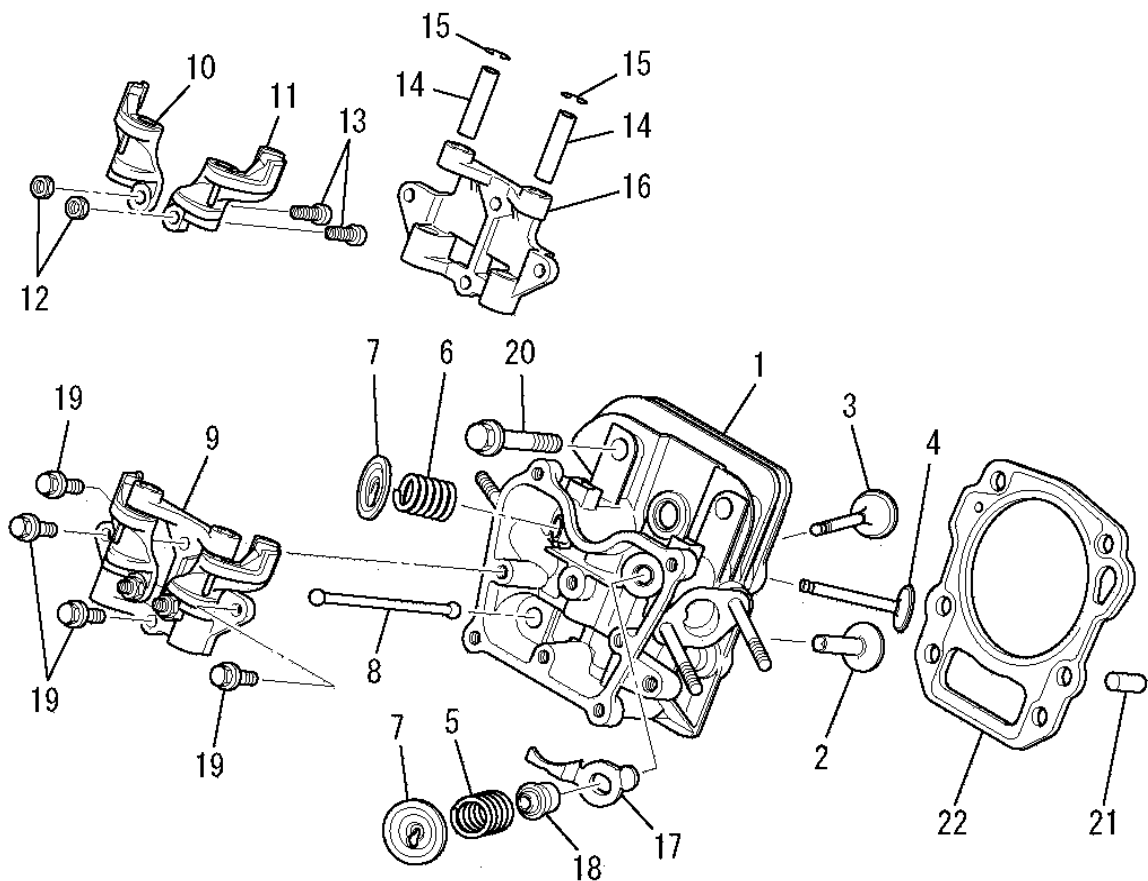

1. BOLT, SPRING, COVER

No.	R/N	Parts No.	Parts Name	No. Req'd	Inte	Remarks	Serial No. (From~To)
1		B155B08X020	BOLT, STUD	2			
2		KG34037HA	SPRING, GOV	1			
3		KH40073AA	COVER, TOP	1			

2. LEAD WIRE, PLUG, CAP

No.	R/N	Parts No.	Parts Name	No. Req'd	Inte	Remarks	Serial No. (From~To)
1		KE90069AA	WIRE, LEAD	1			
2		KE41009AA	PLUG, SPARK	1		BPR6HS	
3		KE42035AA	CAP, PLUG	1			

3. LABEL, FUEL HOSE

No.	R/N	Parts No.	Parts Name	No. Req'd	Inte	Remarks	Serial No. (From~To)
1		KW56109BA	LABEL, CHOKE	1			
2		KW52224CB	LABEL, NAME	1			
3		KF70025AA	HOSE, FUEL	1			
4		PO51Y08X370	HOSE, FUEL	1			
5		KW56282CA	LABEL	1			
6		KW55047AA	LABEL	1			
7		KW55048CA	LABEL, CAUTION	1			
8		KW55055CA	LABEL	1			
9		KW56048AA	LABEL, CAUTION	1			

(A) CYLINDER BLOCK GROUP

No.	R/N	Parts No.	Parts Name	No. Req'd	Inte	Remarks	Serial No. (From~To)
1		KB44011CA	CYLINDER BLOCK	1			
2		KG01003BA	GOVERNOR GEAR ASSY	1		INCL. NO. 3	
3		KG14004AA	SLIDER, GOV	1			
4		KG22004AA	SHAFT, GOV	1			
5		KL22003AA	PLUG, DRAIN	2			
6		KW25009AA	OIL SEAL	1			
7		S111X62X050	BEARING, BALL	1		#6205	
8		W200H06	WASHER	1			
9		KW39070AA	GASKET	2			

(B) CYLINDER HEAD GROUP

No.	R/N	Parts No.	Parts Name	No. Req'd	Inte	Remarks	Serial No. (From~To)
1		KC02046AA	CYLINDER HEAD ASSY	1		WITH B155B06X075	
2		KV24007AA	TAPPET	2			
3		KV34005AA	VALVE, INTAKE	1			
4		KV43007AA	VALVE, EXHAUST	1			
5		KV55005AA	SPRING, VALVE	1			
6		KV55008AA	SPRING, VALVE	1			
7		KV64002AA	RETAINER, VALVE SPG	2			
8		KV71012BA	ROD, PUSH	2			
9		KV02003BA	ROCKER ARM ASSY	1		INCL. NO. 10-16	
10		KV72010AA	ARM, ROCKER	1			
11		KV72011AA	ARM, ROCKER	1			
12		KU23013AA	NUT	2			