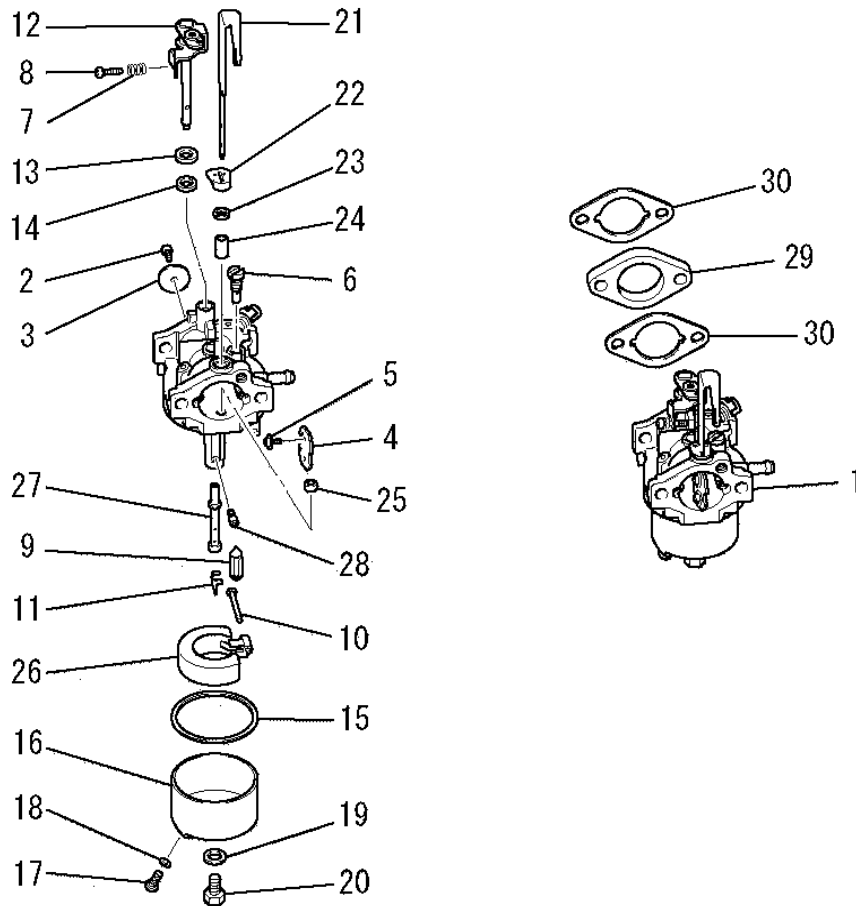

(I) CARBURETOR GROUP

No.	R/N	Parts No.	Parts Name	No. Req'd	Inte	Remarks	Serial No. (From~To)
25		KK12008AE021	RING	1			
26		KK12008AE013	FLOAT	1			
27		KK74524BA012	NOZZLE, MAIN	1			
28		KK74525CA750	JET, MAIN	1			
29		KK33005AA	INSULATOR	1			
30		KW34029AA	GASKET, CARBURETOR	2