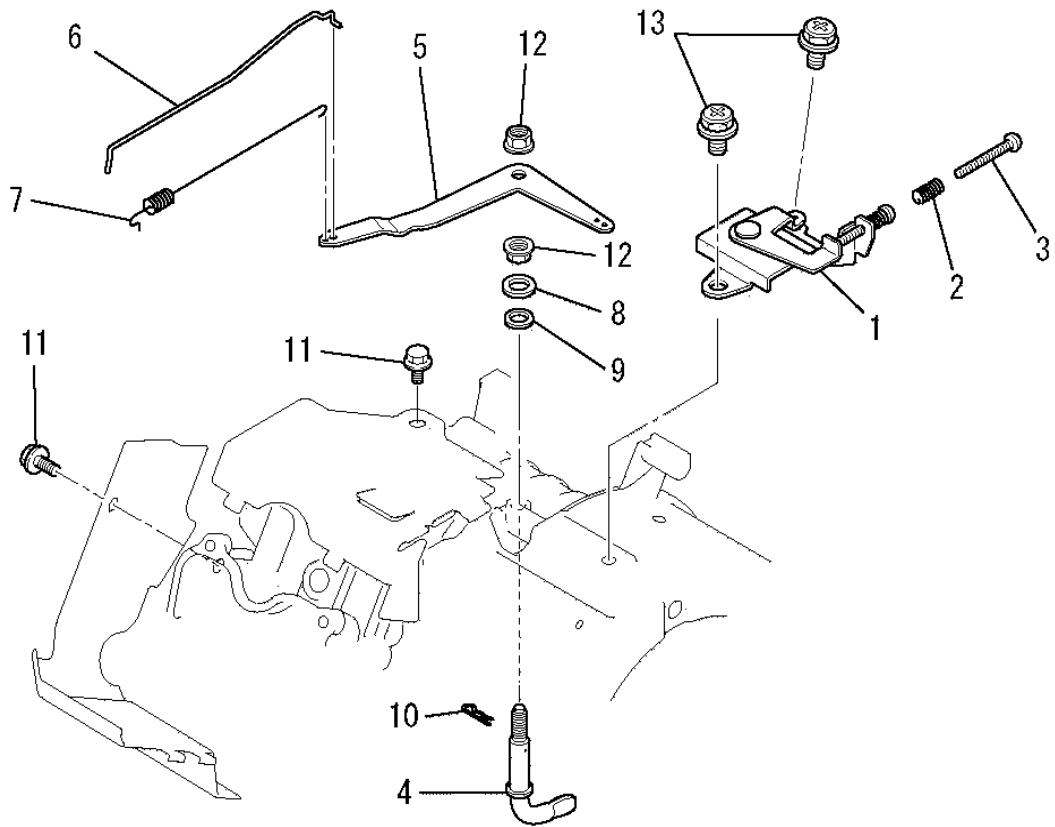

(J) CONTROL PANEL GROUP

No.	R/N	Parts No.	Parts Name	No. Req'd	Inte	Remarks	Serial No. (From~To)
13		KU13014BA	BOLT&WASHER	2