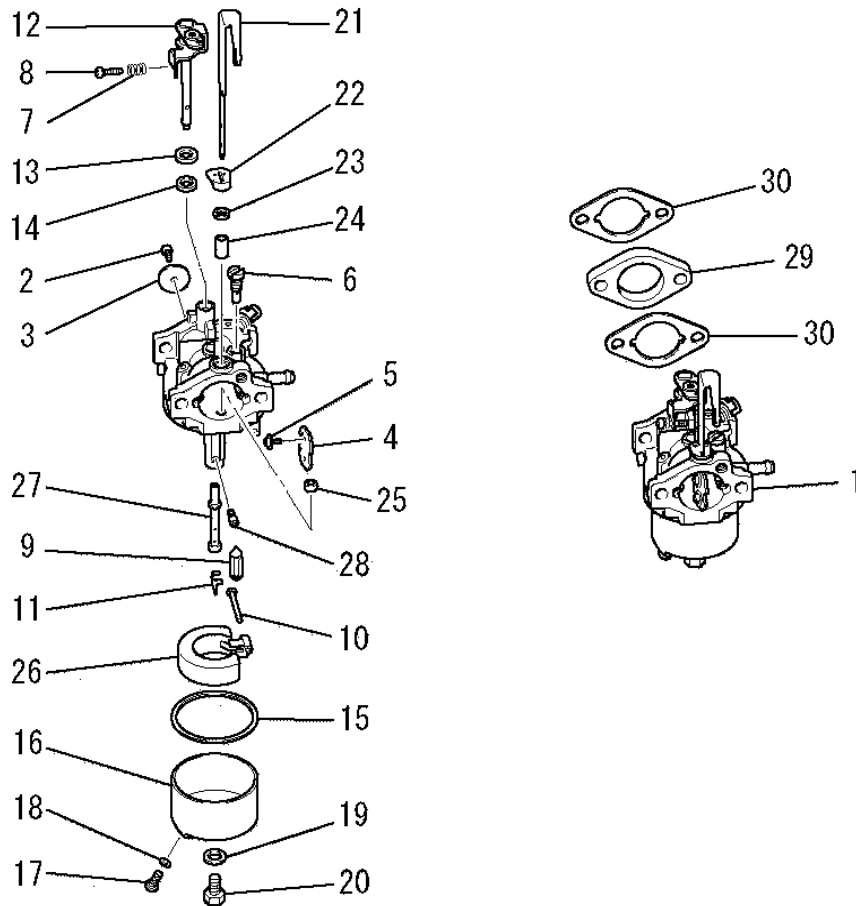

(I) CARBURETOR GROUP

No.	R/N	Parts No.	Parts Name	No. Req'd	Inte	Remarks	Serial No. (From~To)
1		KK13033AB	CARBURETOR (F)	1		INCL. NO. 2-28	
2		KK15016AA003	SCREW	1			
3		KK13018AA003	VALVE, THROTTLE	1			
4		KK13018AA004	VALVE, CHOKE	1			
5		KK15016AA005	SCREW	2			
6		KK74508BA450	JET, PILOT	1			
7		KK13018AA026	SPRING	1			
8		KK13023DB027	SCREW	1			
9		KK13030DB001	VALVE, NEEDLE	1			
10		KK12008AE012	PIN	1			
11		KK12008AE011	CLIP	1			
12		KK13023DB112	SHAFT, THROTTLE	1