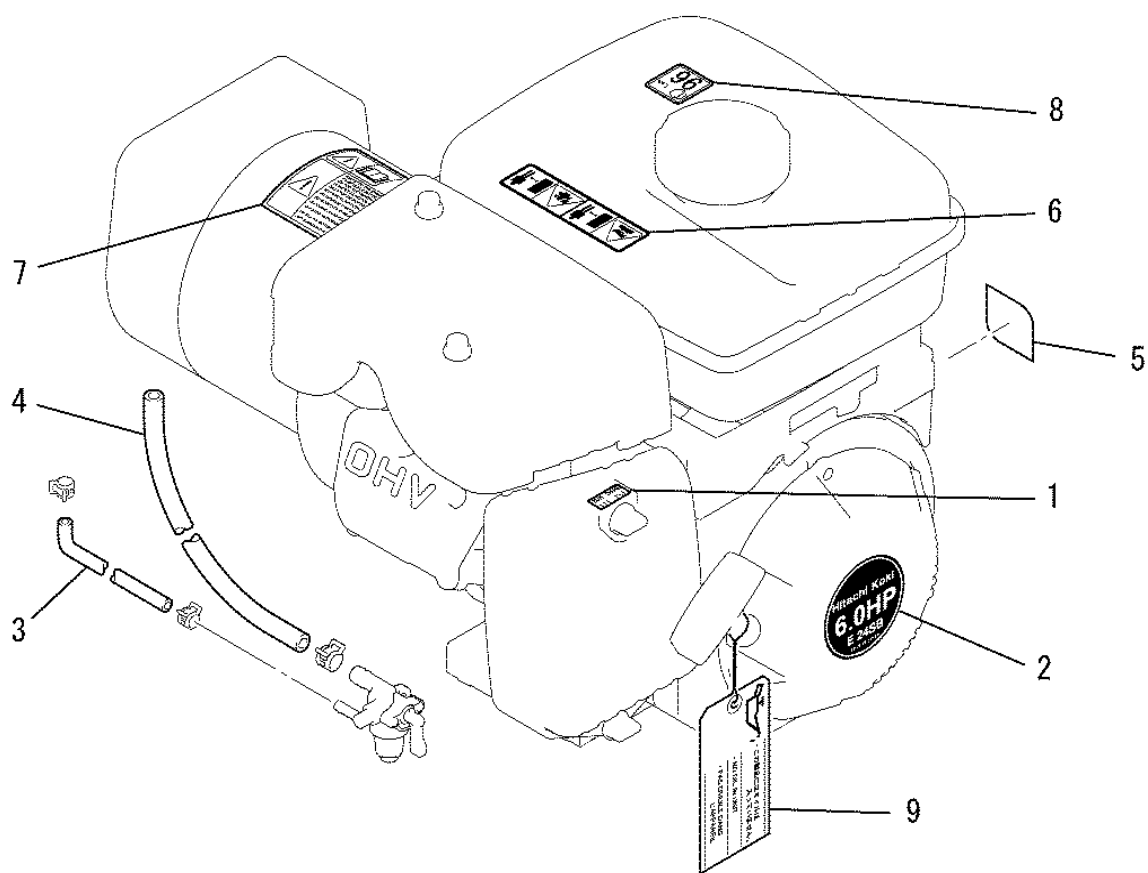

1. BOLT, SPRING, COVER

No.	R/N	Parts No.	Parts Name	No. Req'd	Inte	Remarks	Serial No. (From~To)
1		B155B08X020	BOLT, STUD	2			
2		KG34037HA	SPRING, GOV	1			
3		KH40073AA	COVER, TOP	1			

2. LEAD WIRE, PLUG, CAP

No.	R/N	Parts No.	Parts Name	No. Req'd	Inte	Remarks	Serial No. (From~To)
1		KE90069AA	WIRE, LEAD	1			
2		KE41009AA	PLUG, SPARK	1		BPR6HS	
3		KE42035AA	CAP, PLUG	1			

3. LABEL, FUEL HOSE

No.	R/N	Parts No.	Parts Name	No. Req'd	Inte	Remarks	Serial No. (From~To)
1		KW56109BA	LABEL, CHOKE	1			
2		KW52224CB	LABEL, NAME	1			
3		KF70025AA	HOSE, FUEL	1			
4		PO51Y08X370	HOSE, FUEL	1			
5		KW56282CA	LABEL	1			
6		KW55047AA	LABEL	1			
7		KW55048CA	LABEL, CAUTION	1			
8		KW55055CA	LABEL	1			
9		KW56048AA	LABEL, CAUTION	1			