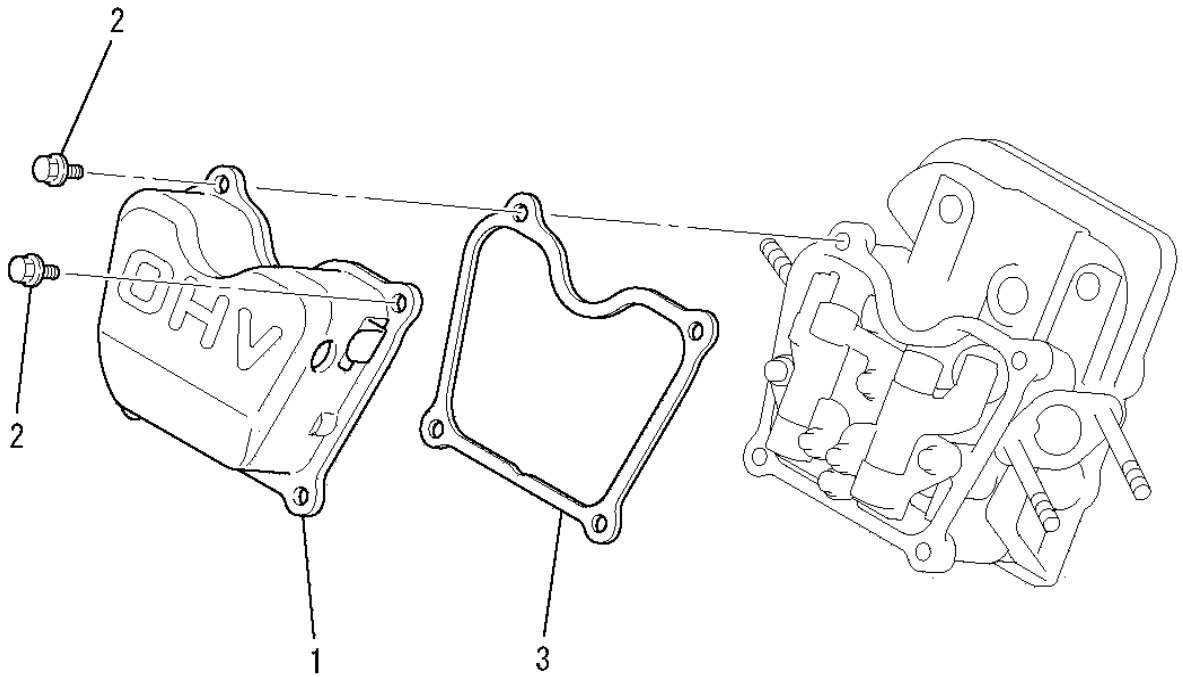

(C) HEAD COVER GROUP

No.	R/N	Parts No.	Parts Name	No. Req'd	Inte	Remarks	Serial No. (From~To)
1		KC09014AA	COVER, HEAD	1			
2		B800A06X012	BOLT, FLANGE	4			
3		KW33007AA	GASKET, HEAD COVER	1