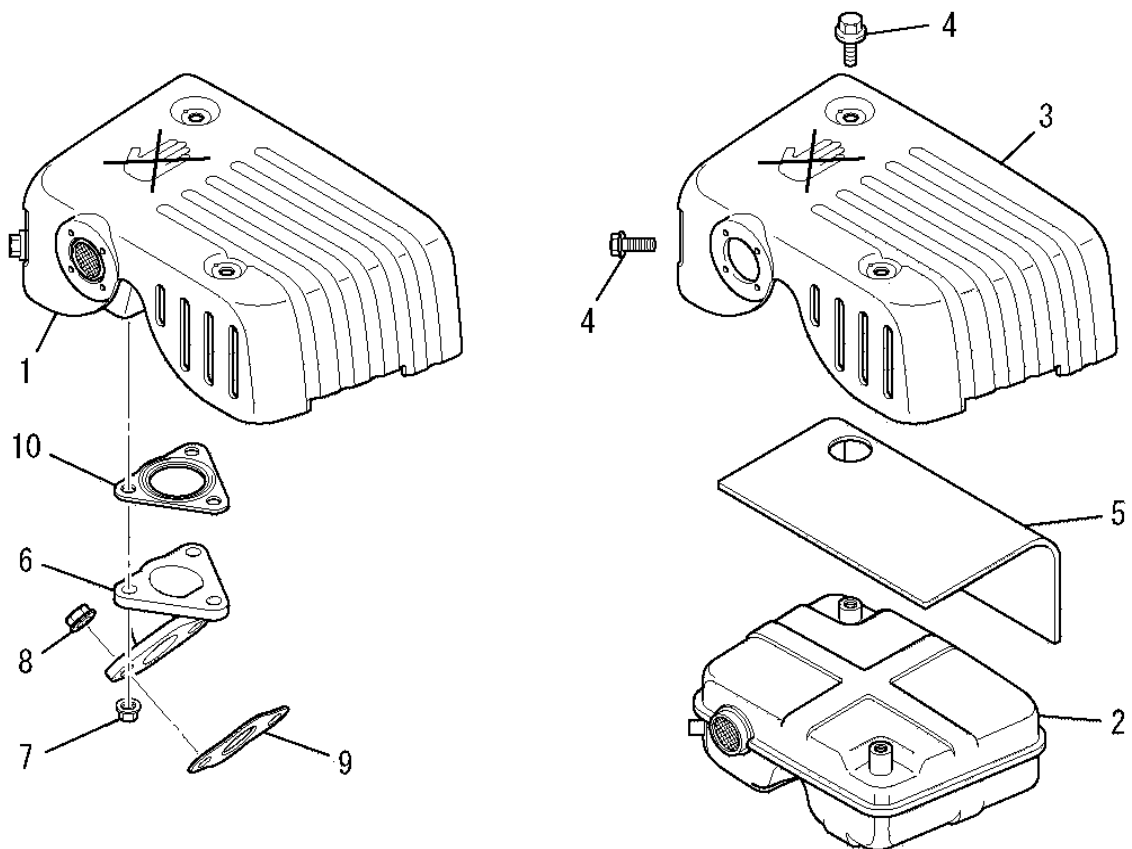

(S) MUFFLER GROUP

No.	R/N	Parts No.	Parts Name	No. Req'd	Inte	Remarks	Serial No. (From~To)
1		KM02115AA	MUFFLER ASSY	1		INCL. NO. 2-5	
2		KM15079BA	MUFFLER	1			
3		KM25065AA	COVER, MUFFLER	1			
4		B800A06X008K	BOLT, FLANGE	3			
5		KM90141AA	GLASS WOOL	1			
6		KM30009AA	PIPE, EXHAUST	1			
7		N801A06	NUT, FLANGE	3			
8		ZZ70028C	NUT, CONICAL SPG	2			
9		KM70040AA	GASKET, MUFFLER	1			
10		KM70041AA	GASKET, MUFFLER	1