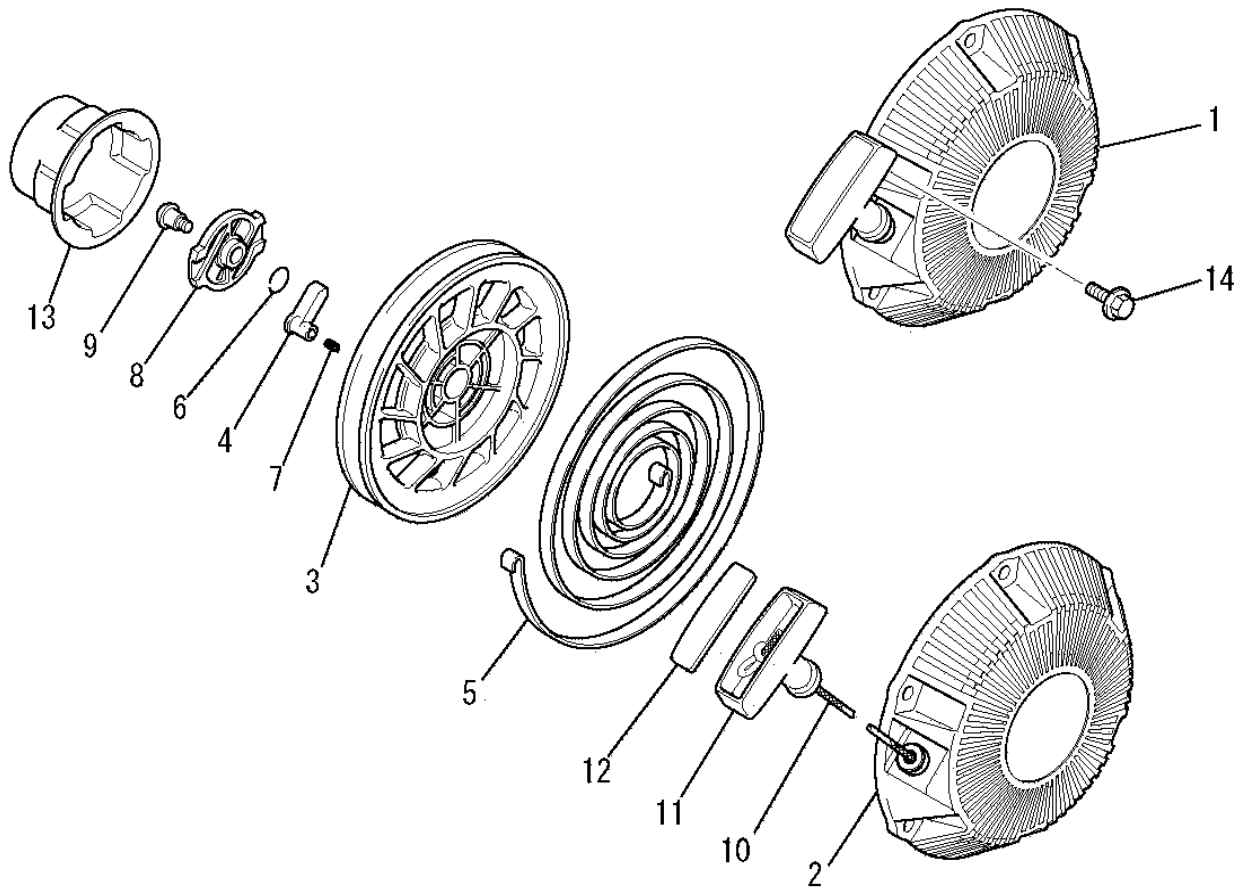

(R) RECOIL STARTER GROUP

No.	R/N	Parts No.	Parts Name	No. Req'd	Inte	Remarks	Serial No. (From~To)
1		KS02062AD	RECOIL STARTER ASSY	1		INCL. NO. 2-13	
2		KS20081AD001	CASE, STARTER	1			
3		KS20081AD002	REEL	1			
4		KS20081AD003	RATCHET	2			
5		KS20081AD004	SPRING, SPIRAL	1			
6		KS20020AD006	SPRING, RETURN	1			
7		KS20020AD007	SPRING, RETURN	2			
8		KS20081AD007	GUIDE	1			
9		KS20081AD008	SCREW	1			
10		KS20081AD010	ROPE, STARTER	1			
11		KS20081AD011	KNOB, STARTER	1			
12		KS20081AD012	CAP	1